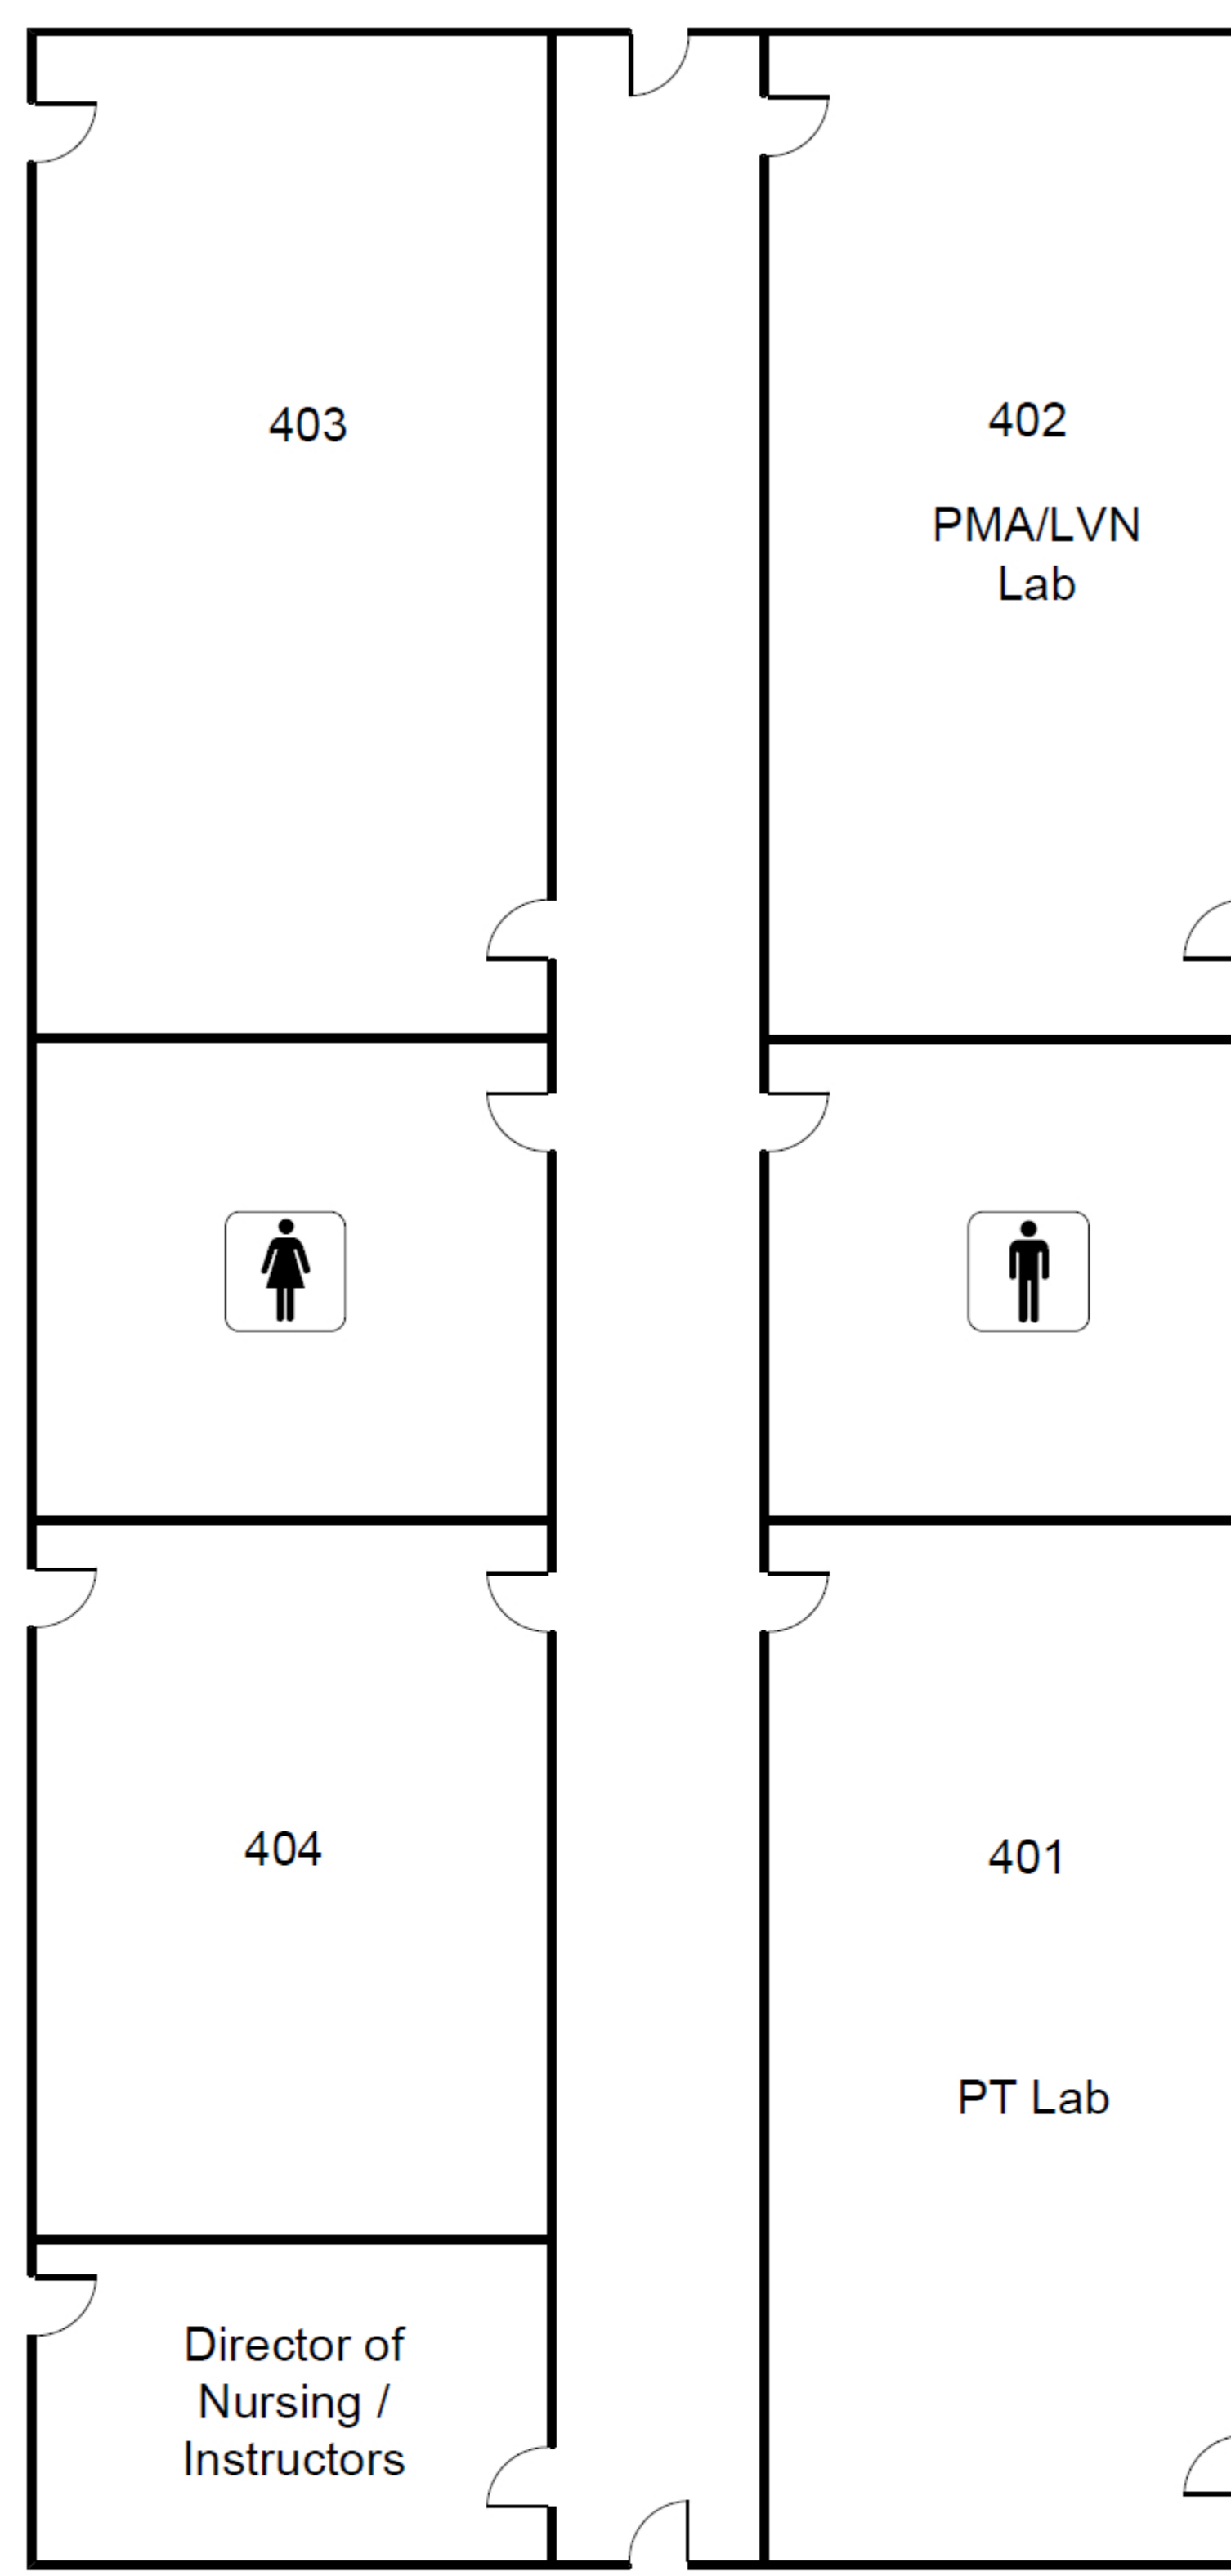

Institute of Technology Modesto Campus

Courtyard

LRC & LIBRARY HOURS

M-TH 8:00 AM-8:00 PM

Friday 8:00 AM-5:00 PM

Librarian On Duty

M, W-F 8:00 AM-4:30 PM

Tues. 11:30 AM-8:00 PM