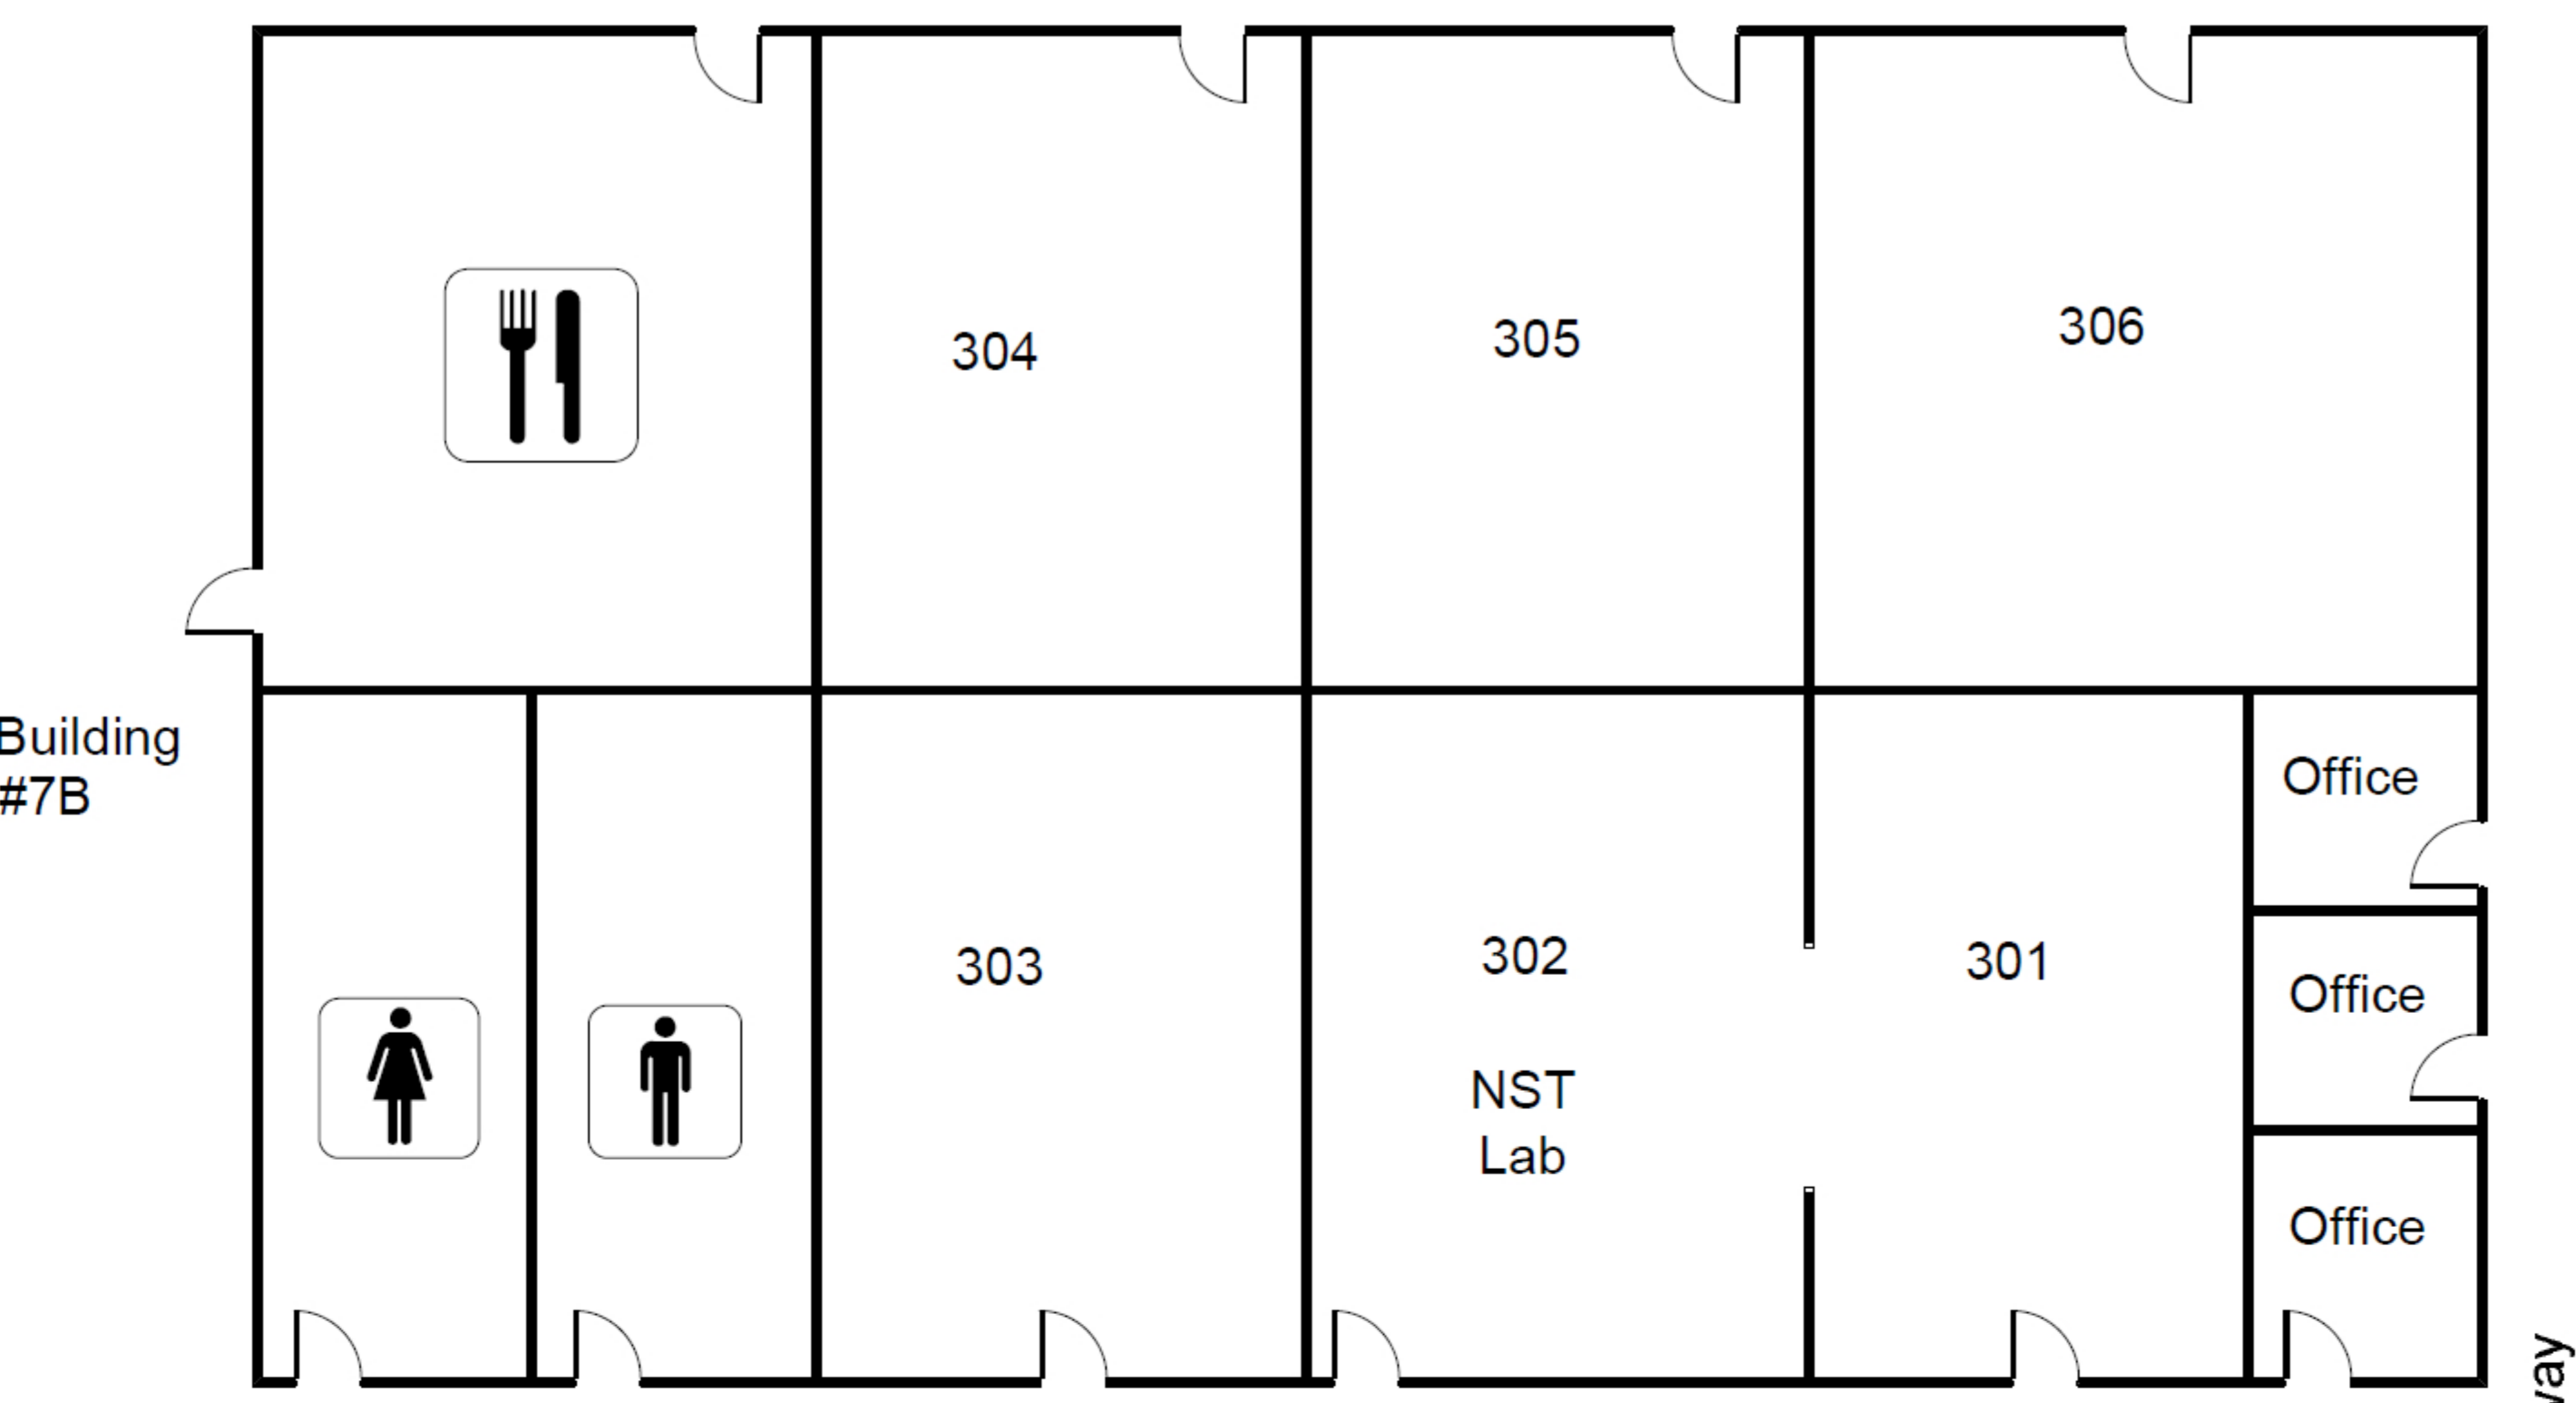

Institute of Technology Modesto Campus

Courtyard

LRC & LIBRARY HOURS

M-TH 8:00 AM-8:00 PM

Friday 8:00 AM-5:00 PM

Librarian On Duty

M, W-F 8:00 AM-4:30 PM

Tues. 11:30 AM-8:00 PM