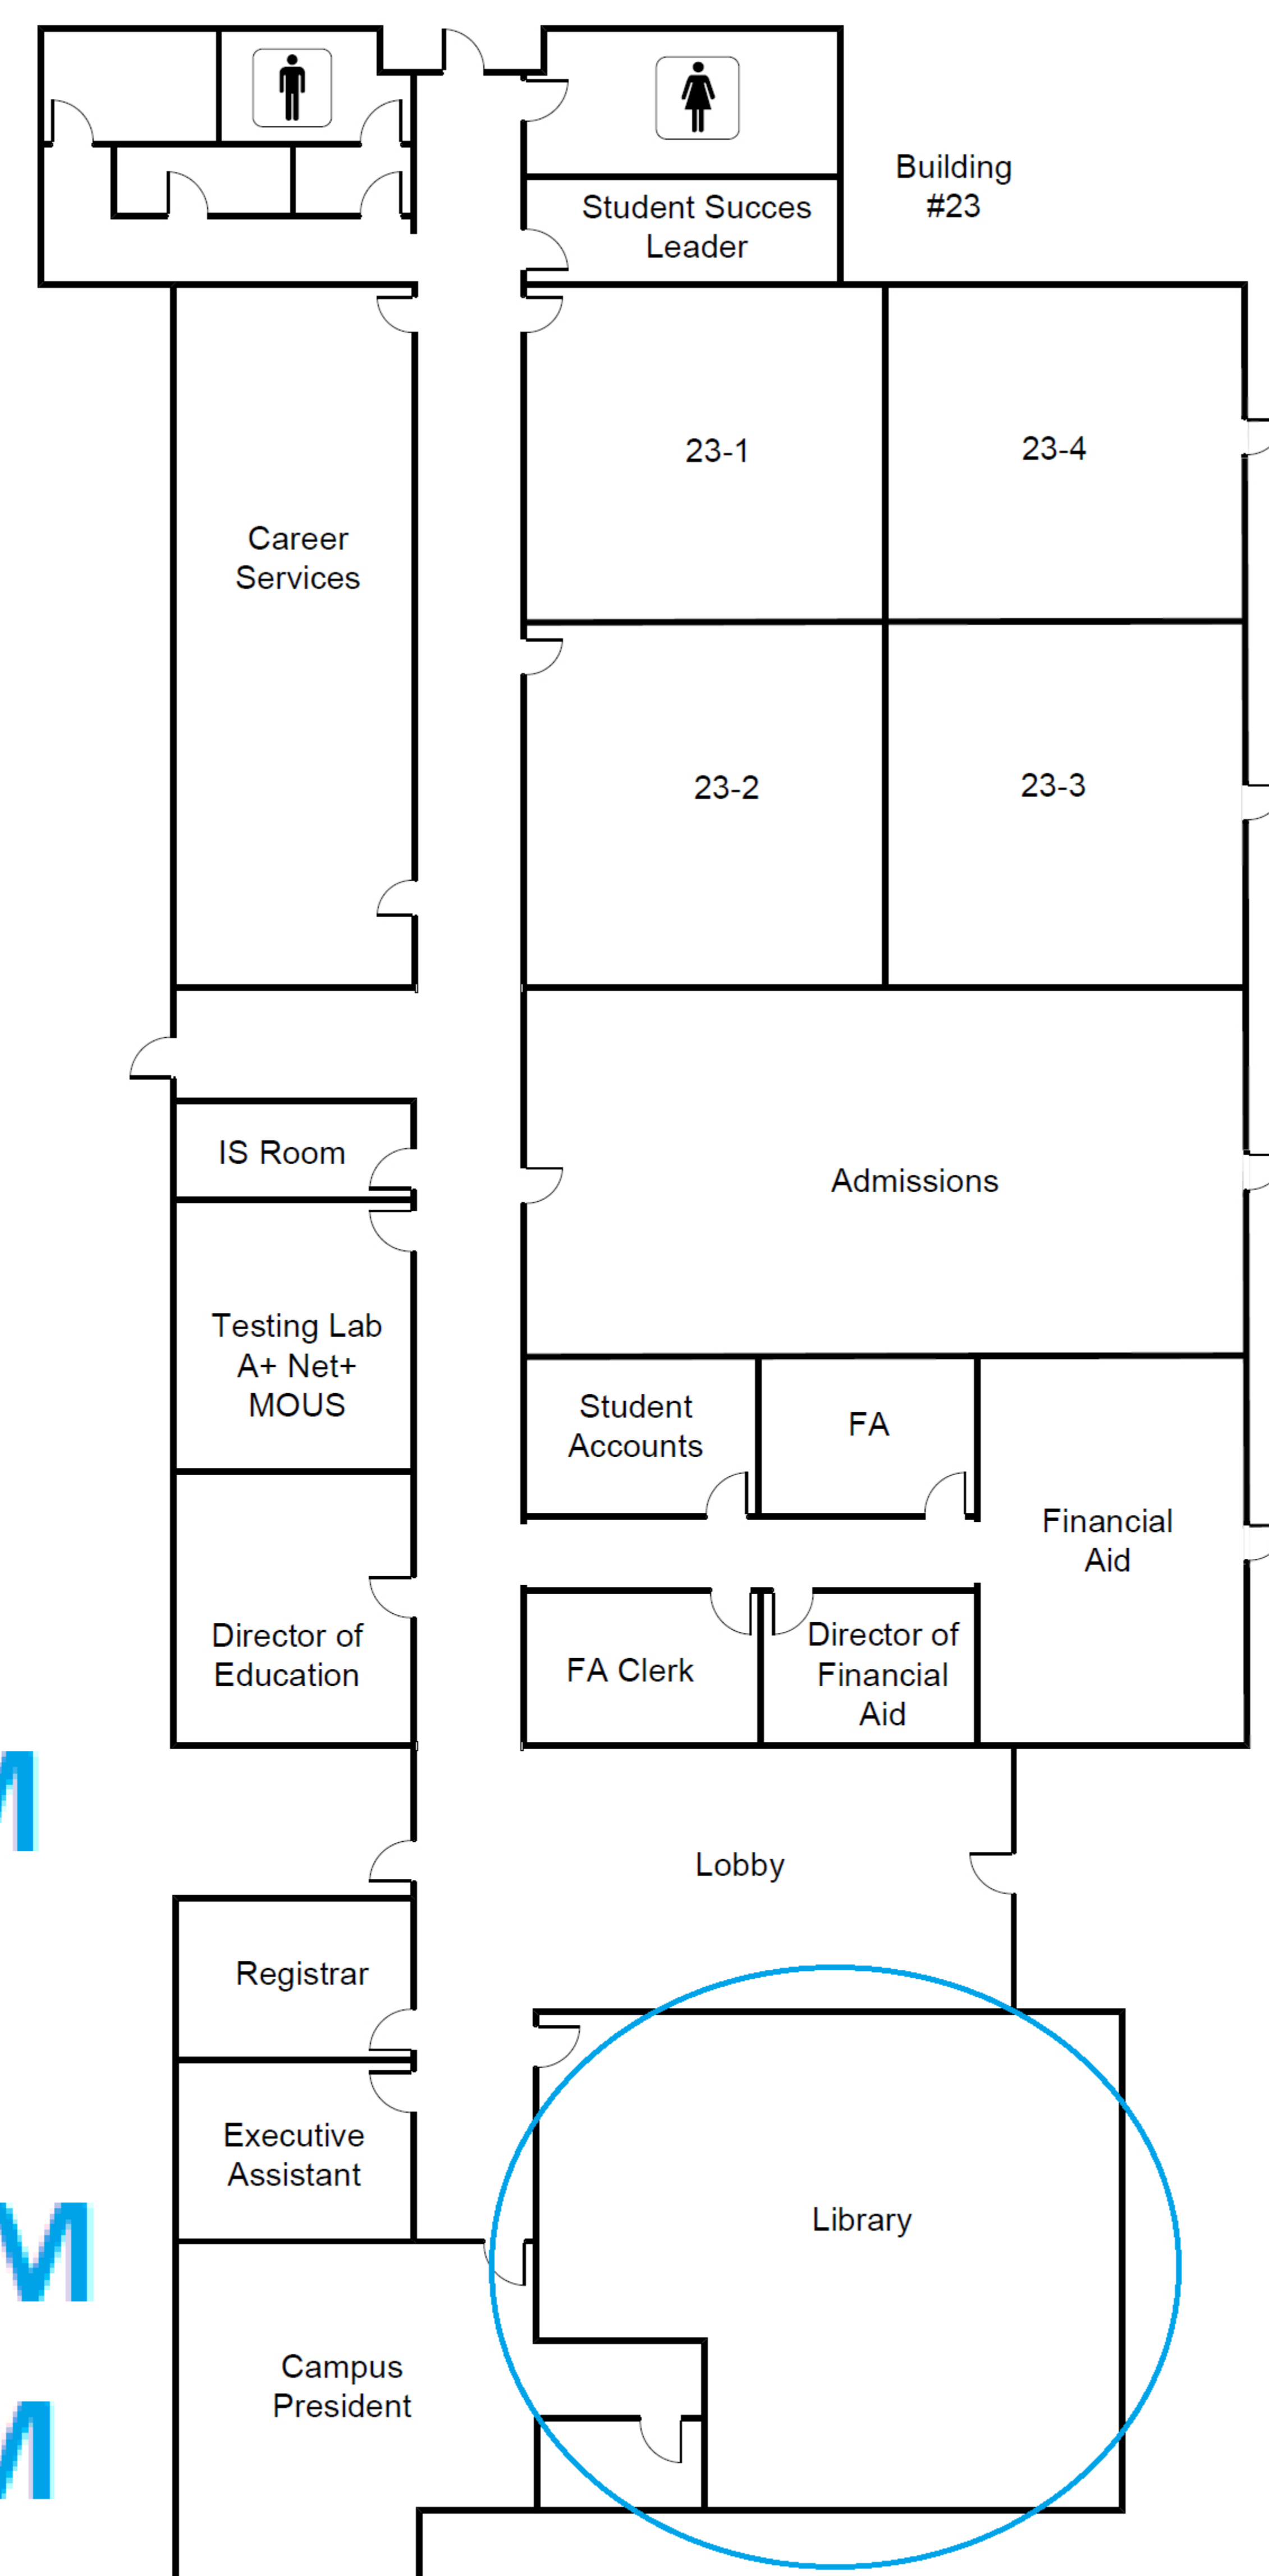

Institute of Technology Modesto Campus

Courtyard

LRC & LIBRARY HOURS

M-TH 8:00 AM-8:00 PM

Friday 8:00 AM-5:00 PM

Librarian On Duty

M, W-F 8:00 AM-4:30 PM

Tues. 11:30 AM-8:00 PM