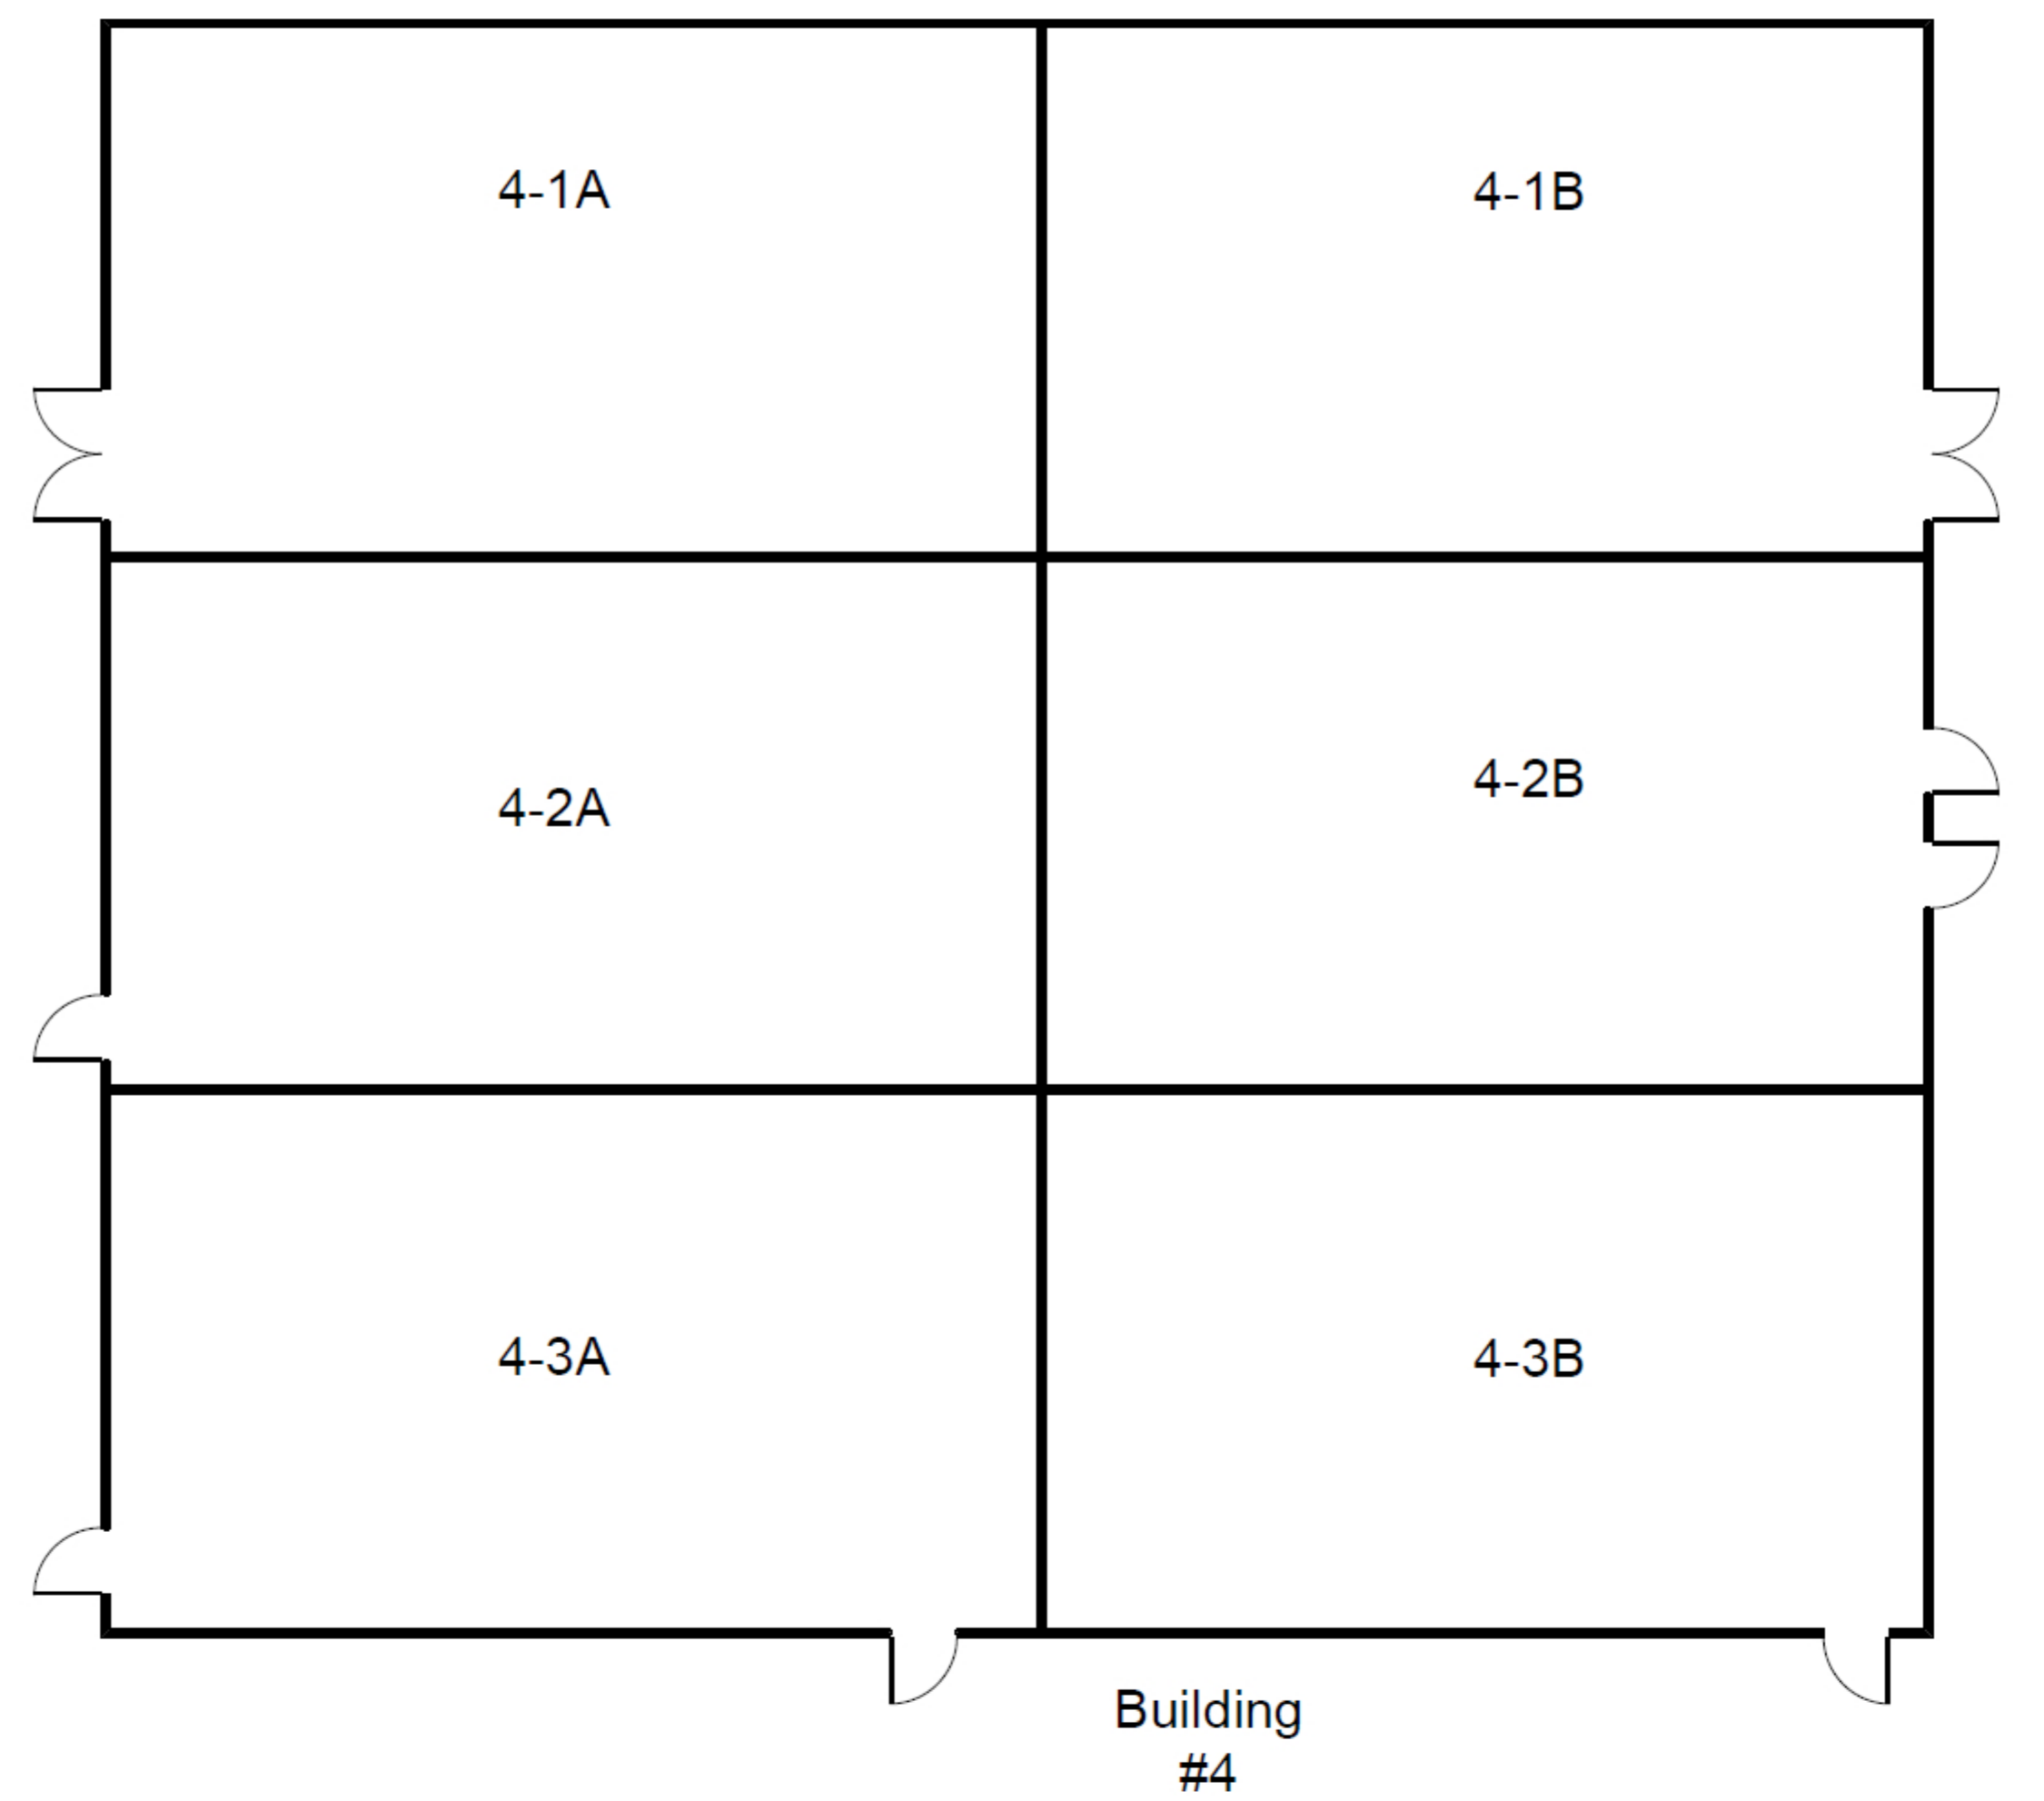

Institute of Technology Modesto Campus

Courtyard

LRC & LIBRARY HOURS

M-TH 8:00 AM-8:00 PM

Friday 8:00 AM-5:00 PM

Librarian On Duty

M, W-F 8:00 AM-4:30 PM

Tues. 11:30 AM-8:00 PM