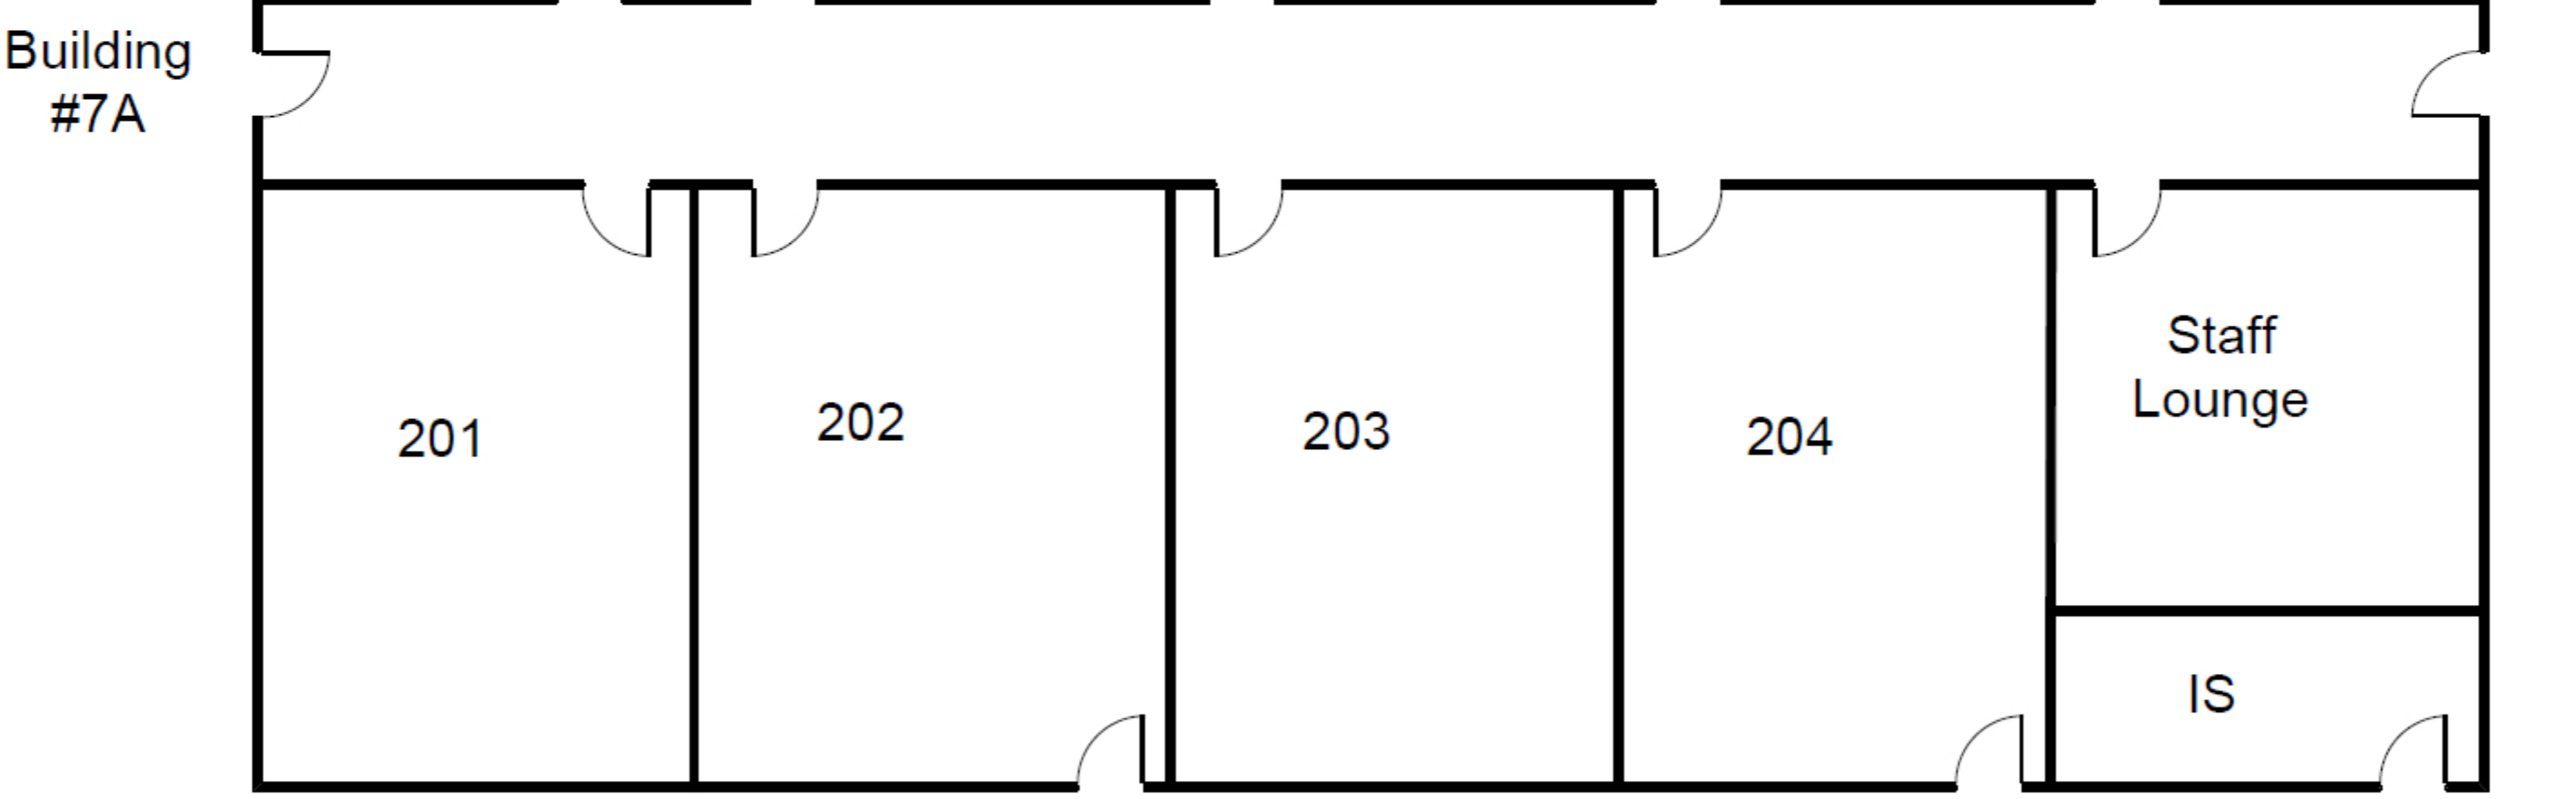

Institute of Technology Modesto Campus

Courtyard

LRC & LIBRARY HOURS

M-TH 8:00 AM-8:00 PM

Friday 8:00 AM-5:00 PM

Librarian On Duty

M, W-F 8:00 AM-4:30 PM

Tues. 11:30 AM-8:00 PM