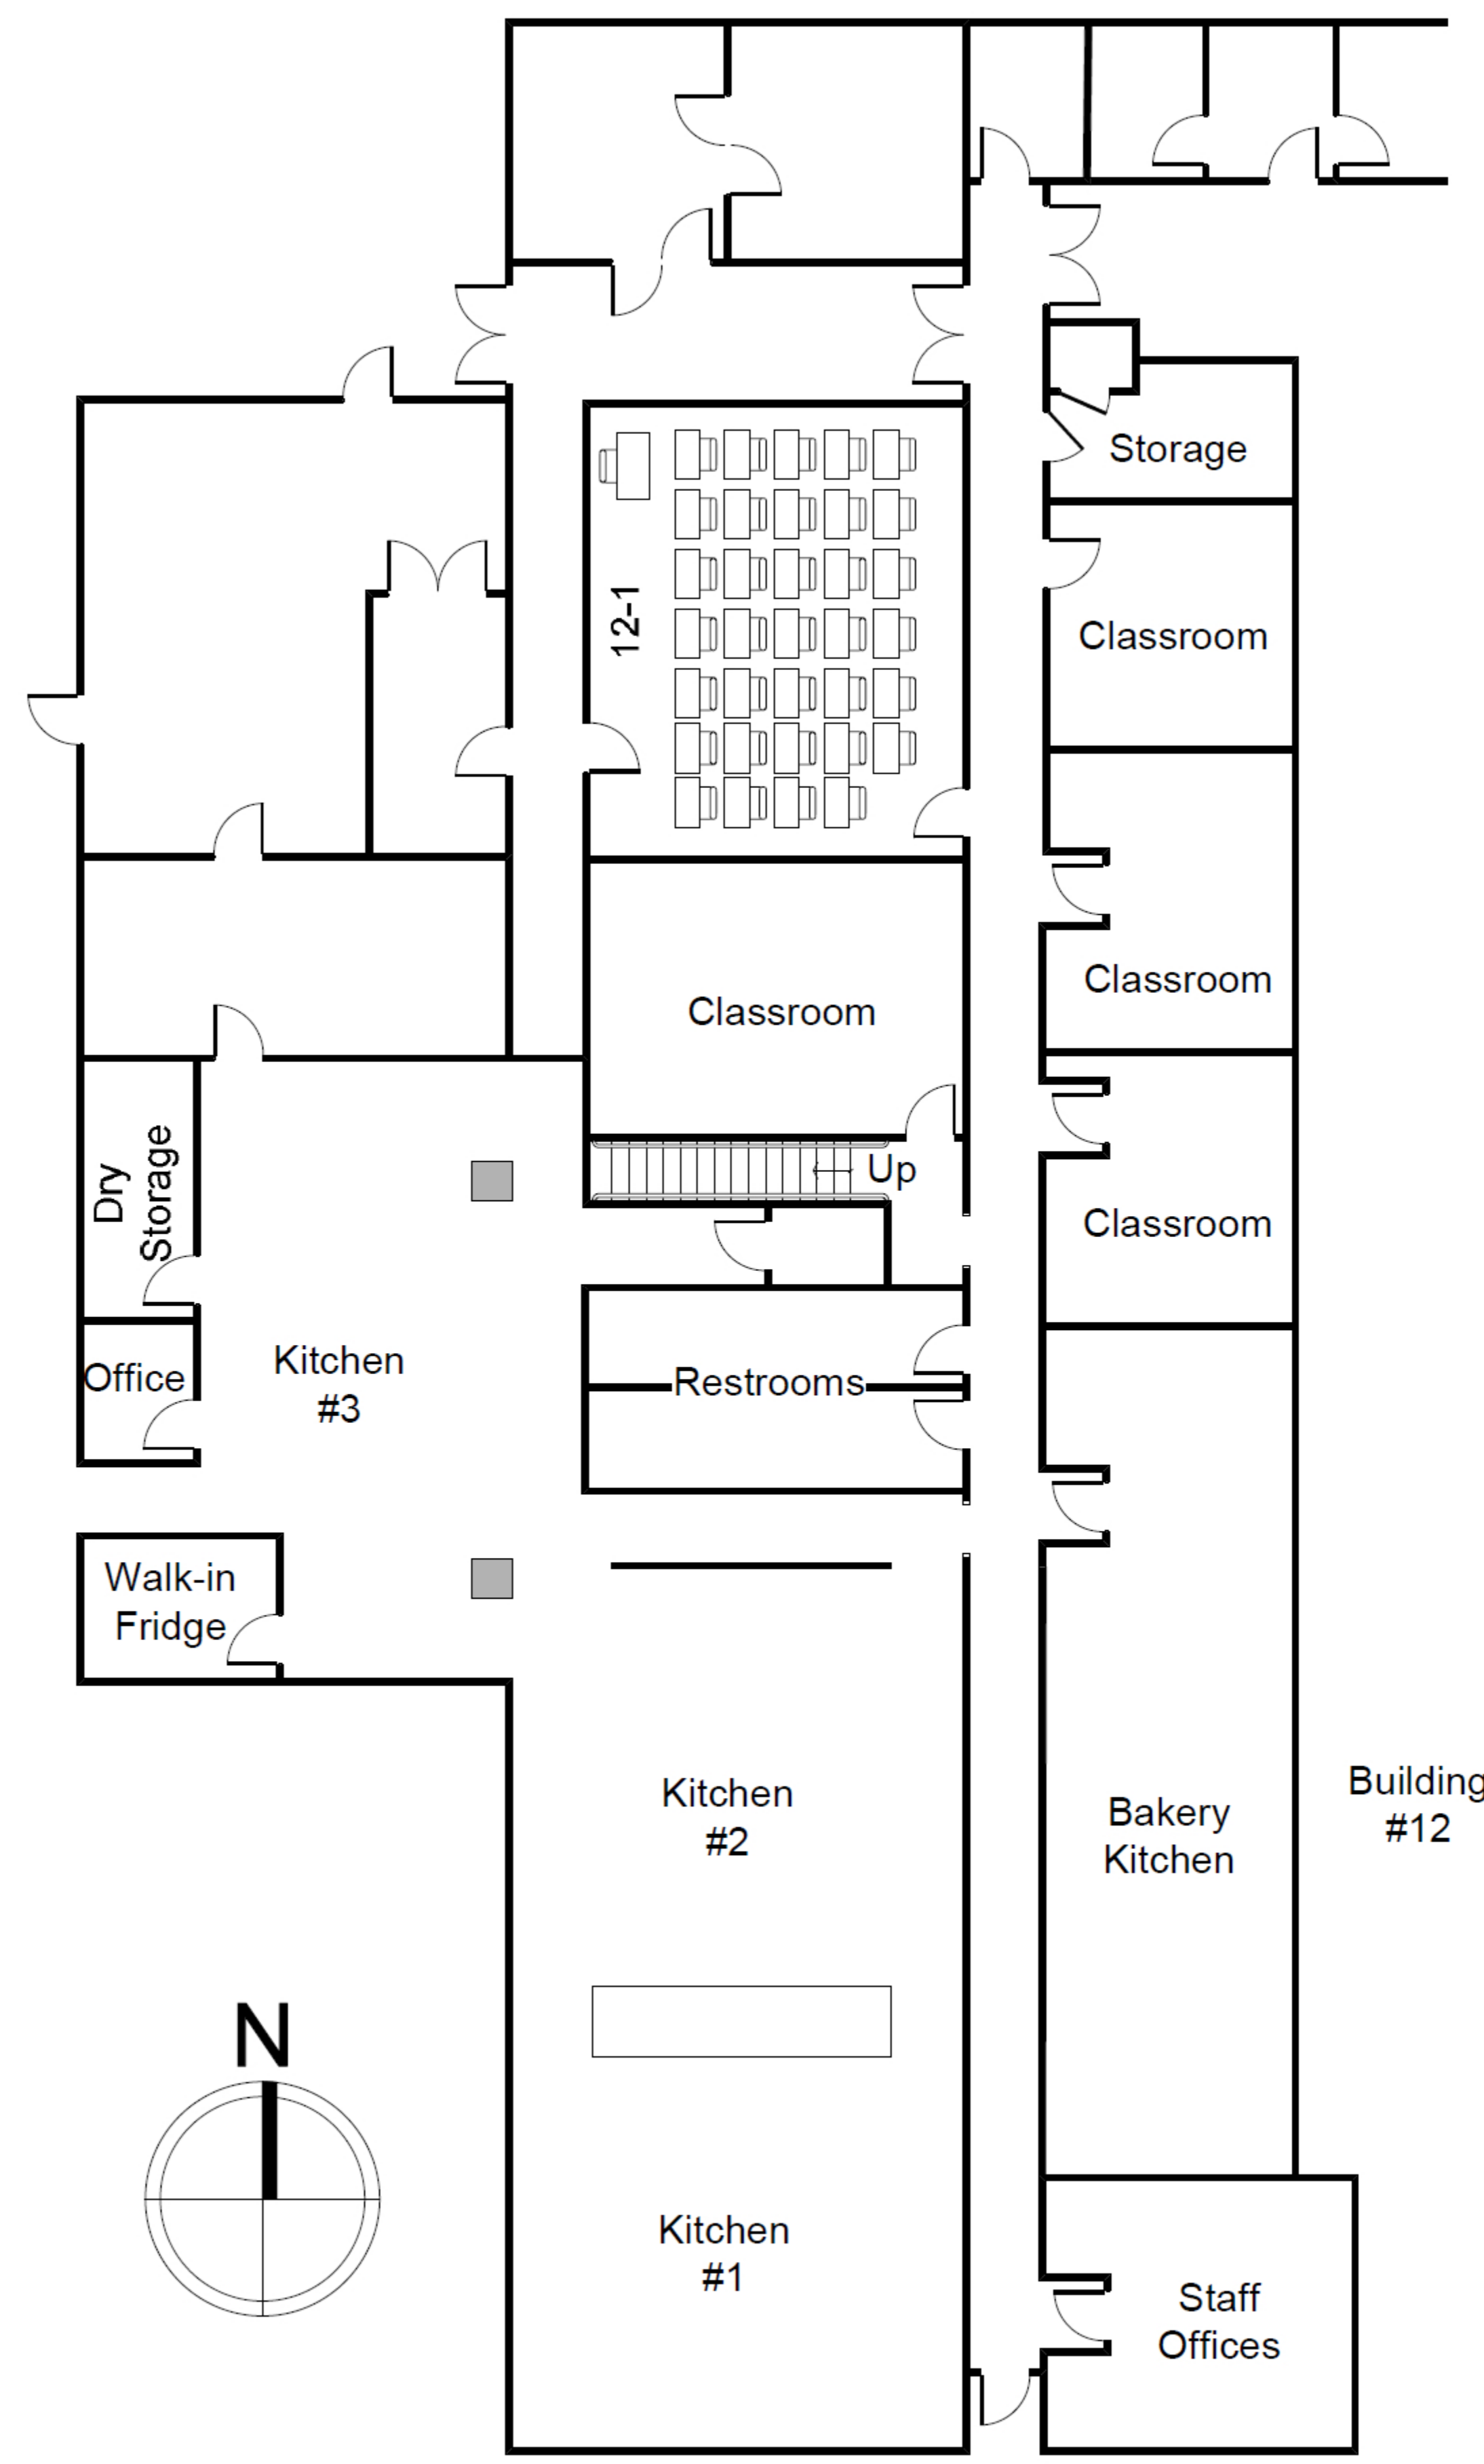

Institute of Technology Modesto Campus

Courtyard

LRC & LIBRARY HOURS

M-TH 8:00 AM-8:00 PM

Friday 8:00 AM-5:00 PM

Librarian On Duty

M, W-F 8:00 AM-4:30 PM

Tues. 11:30 AM-8:00 PM